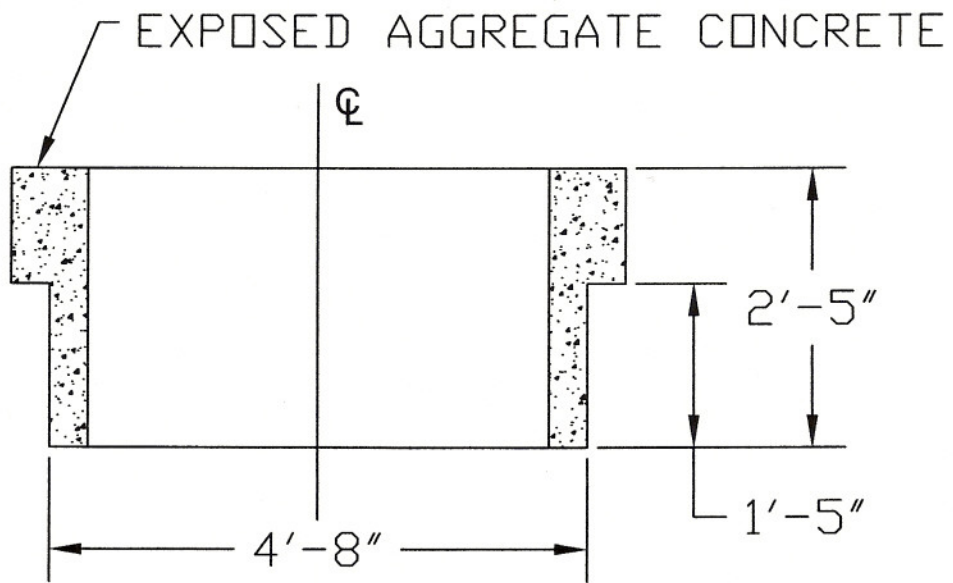

TOP VIEW

SECTION A-A

3584 Airline Road
Muskegon Michigan 49444
(231) 733-1904

29HR Planter

SIZE	DATE	DWG NO.	REV
A	6/11/04	004	
DRAWN BY: S. GARABEDIAN			SHEET 1 of 1