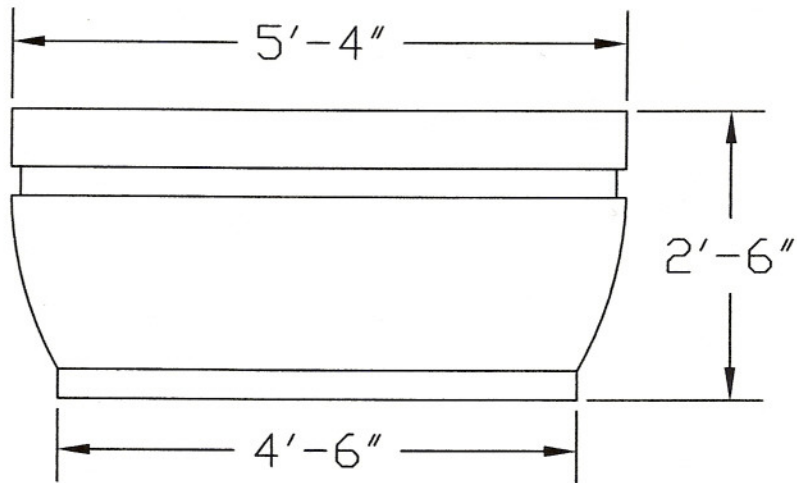

SIDE VIEW

CONCRETE PRODUCTS, INC.
3584 Airline Road
Muskegon Michigan 49444
(231) 733-1904

30HR68 Planter

SIZE	DATE	DWG NO.	REV
A	6/11/04	003	
DRAWN BY: S. GARABEDIAN			SHEET 1 of 1