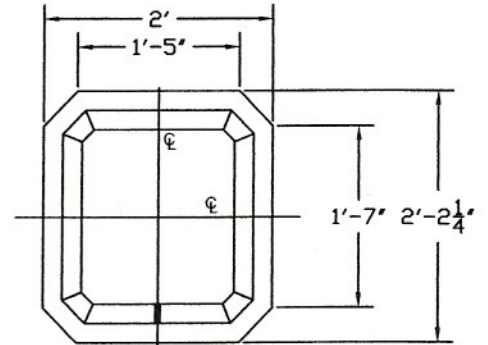

SIDE VIEW

FULL UNIT  
TOP VIEW

BOTTOM VIEW

OPTIONAL UNIT  
TOP VIEW

3584 Airline Road  
Muskegon Michigan 49444  
(231) 733-1904

# 180S Snuffer 280S

SIZE	DATE	DWG NO.	REV
A	12/28/05	002	
DRAWN BY: S. GARABEDIAN			SHEET 1 of 1