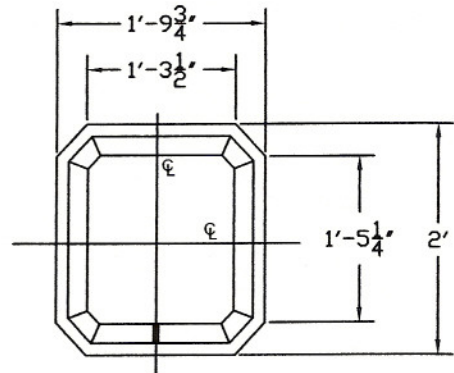

SIDE VIEW

FULL UNIT  
TOP VIEW

BOTTOM VIEW

OPTIONAL UNIT  
TOP VIEW

3584 Airline Road  
Muskegon Michigan 49444  
(231) 733-1904

# 180S Snuffer 280S

SIZE	DATE	DWG NO.	REV
A	12/28/05	002	
DRAWN BY: S. GARABEDIAN			SHEET 1 of 1